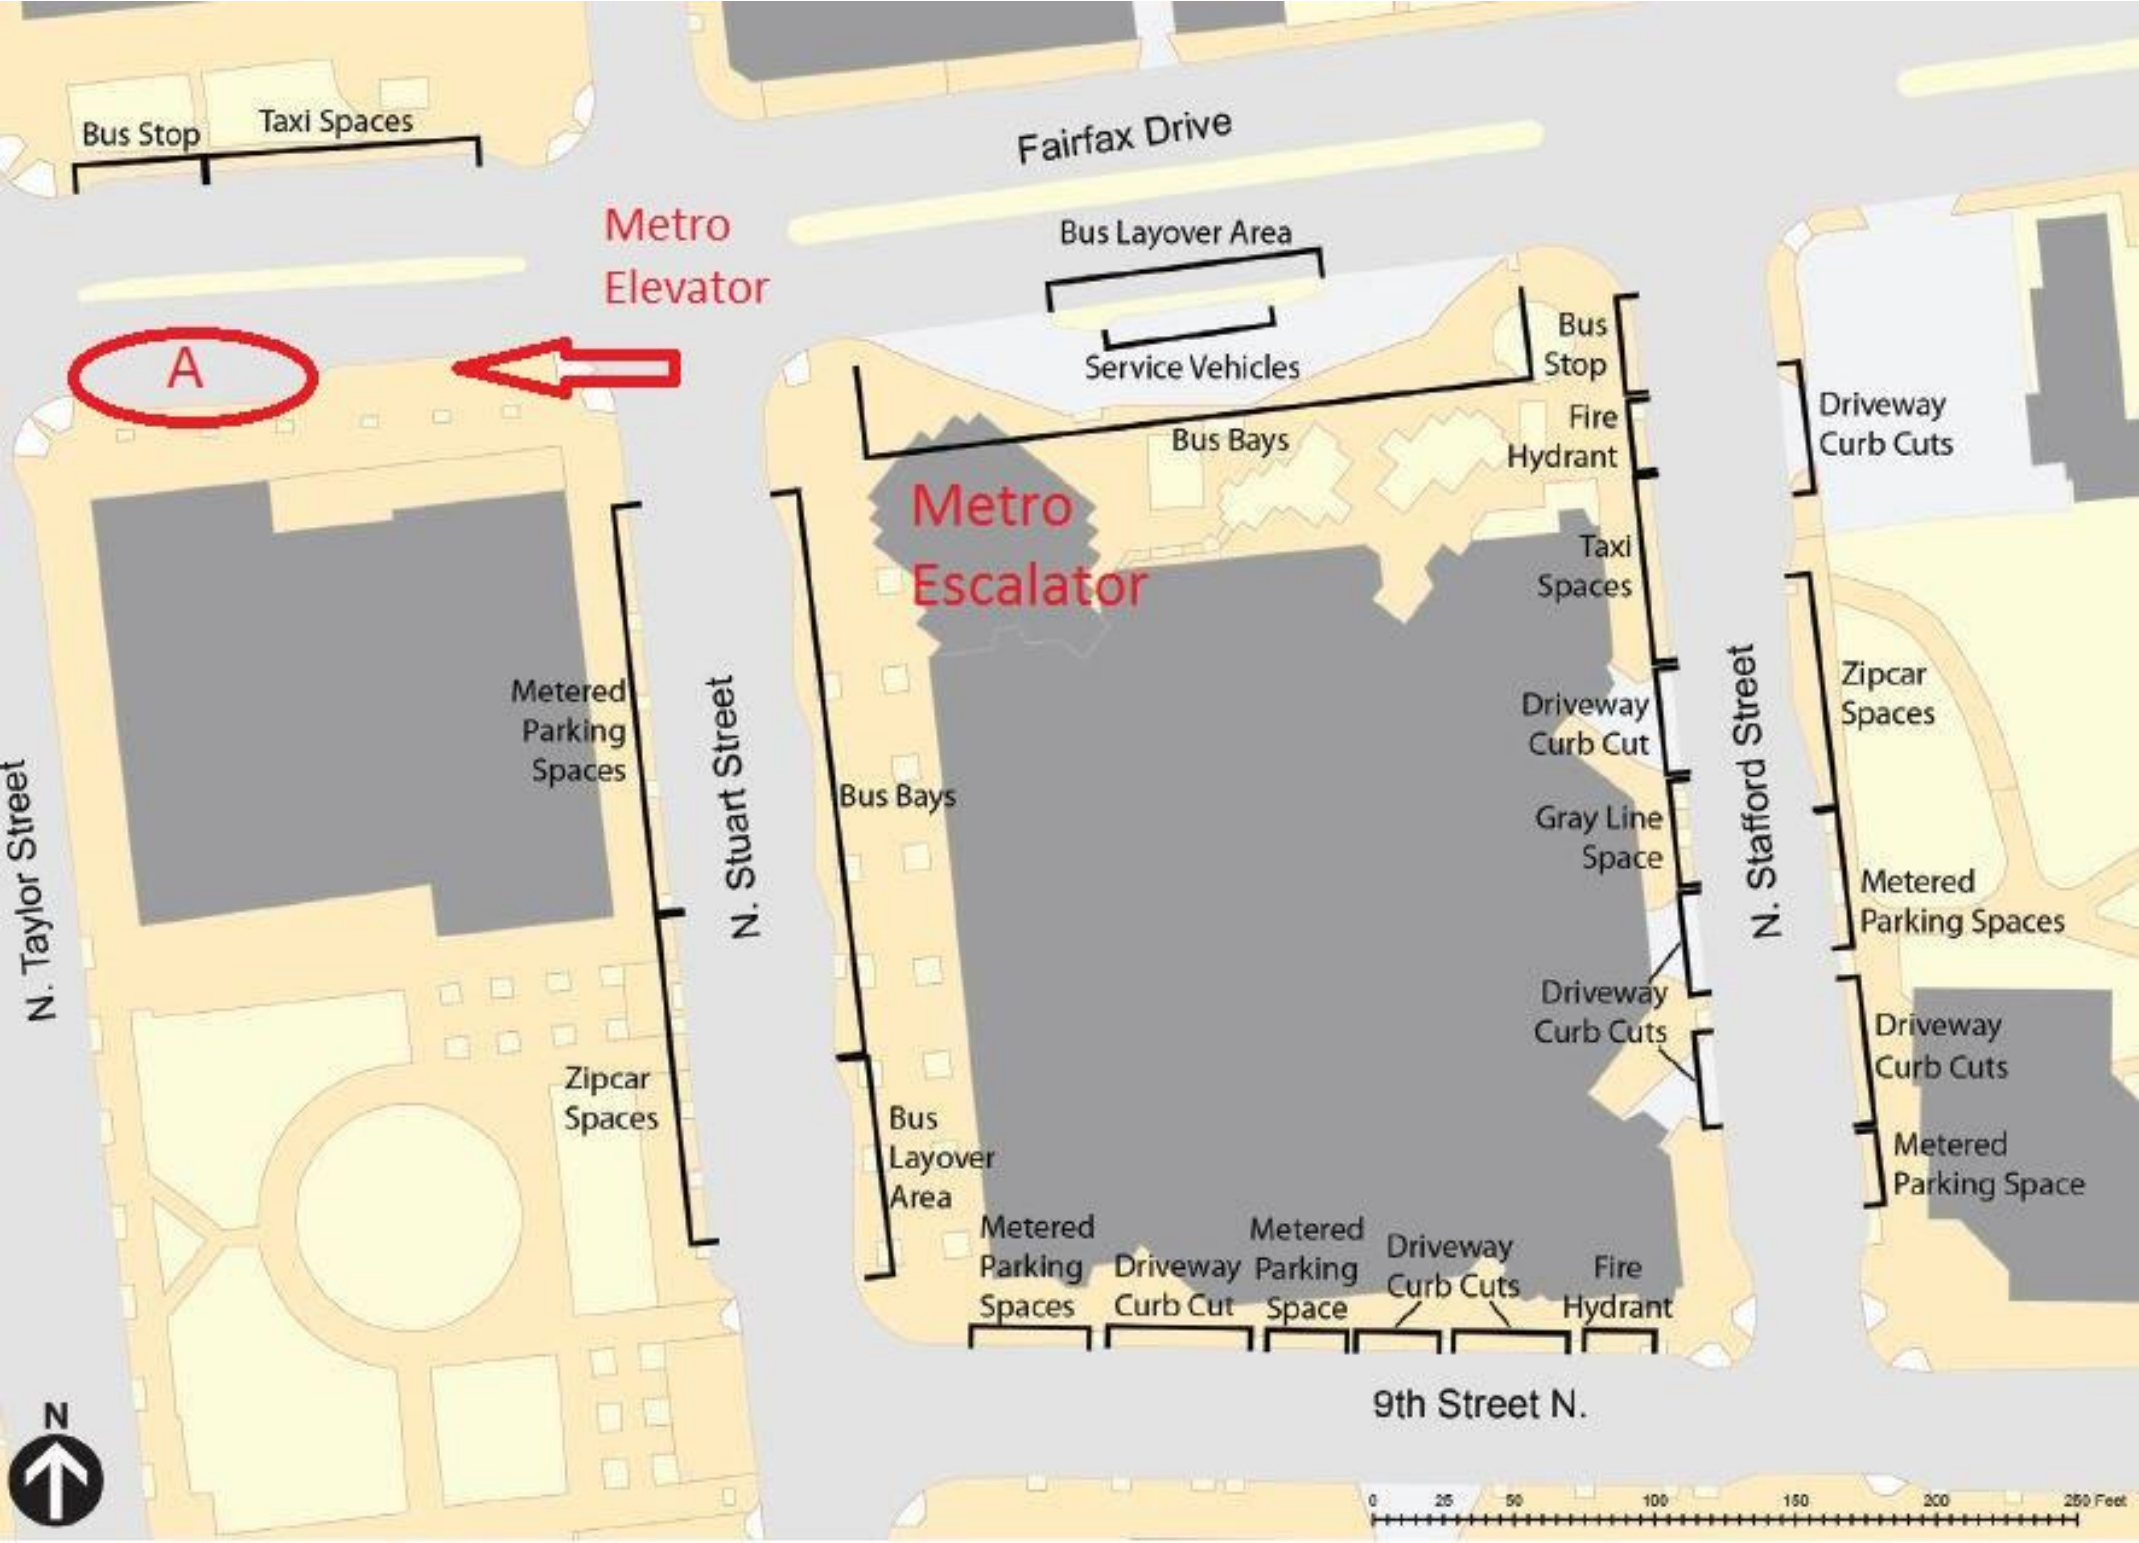

### DAILY PICK-UP SCHEDULE

BALLSTON STATION METRO	5275 LEESBURG PIKE (7 SKYLINE PLACE)	5113 LEESBURG PIKE (4 SKYLINE PLACE)
<i>Initial Pick-Up:</i> 6:00 am	6:20 am	6:25 am
6:15 am	6:35 am	6:40 am
6:30 am	6:50 am	6:55 am
6:45 am	7:05 am	7:10 am
7:00 am	7:20 am	7:25 am
7:15 am	7:35 am	7:40 am
7:30 am	7:50 am	7:55 am
7:45 am	8:05 am	8:10 am
8:00 am	8:20 am	8:25 am
8:15 am	8:35 am	8:40 am
8:30 am	8:50 am	8:55 am
8:45 am	9:05 am	9:10 am
9:00 am	9:20 am	9:25 am
9:30 am	9:50 am	9:55 am
10:00 am	10:20 am	10:25 am
10:30 am	10:50 am	10:55 am
11:00 am	11:20 am	11:25 am
11:30 am	11:50 am	11:55 am
12:00 pm	12:20 pm	12:25 pm
12:30 pm	12:50 pm	12:55 pm
1:00 pm	1:20 pm	1:25 pm
1:30 pm	1:50 pm	1:55 pm
2:00 pm	2:20 pm	2:25 pm
2:30 pm	2:50 pm	2:55 pm
3:00 pm	3:20 pm	3:25 pm
3:30 pm	3:50 pm	3:55 pm
3:45 pm	4:05 pm	4:10 pm
4:00 pm	4:20 pm	4:25 pm
4:15 pm	4:35 pm	4:40 pm
4:30 pm	4:50 pm	4:55 pm
4:45 pm	5:05 pm	5:10 pm
5:00 pm	5:20 pm	5:25 pm
5:15 pm	5:35 pm	5:40 pm
5:30 pm	5:50 pm	5:55 pm
5:45 pm	6:05 pm	6:10 pm
6:00 pm	6:20 pm	6:25 pm
6:15 pm <b>Drop Only</b>		
6:30 pm <b>Drop Only</b>		
6:45 pm <b>Drop Only</b>		

# SKYLINE SHUTTLE BUS RIDERS

Beginning Monday, July 13, all Skyline Shuttle Buses will pick up and drop off at the “A” Shuttle Bus Bay located on Fairfax Drive.

**Bay A: Skyline Shuttle Stop**